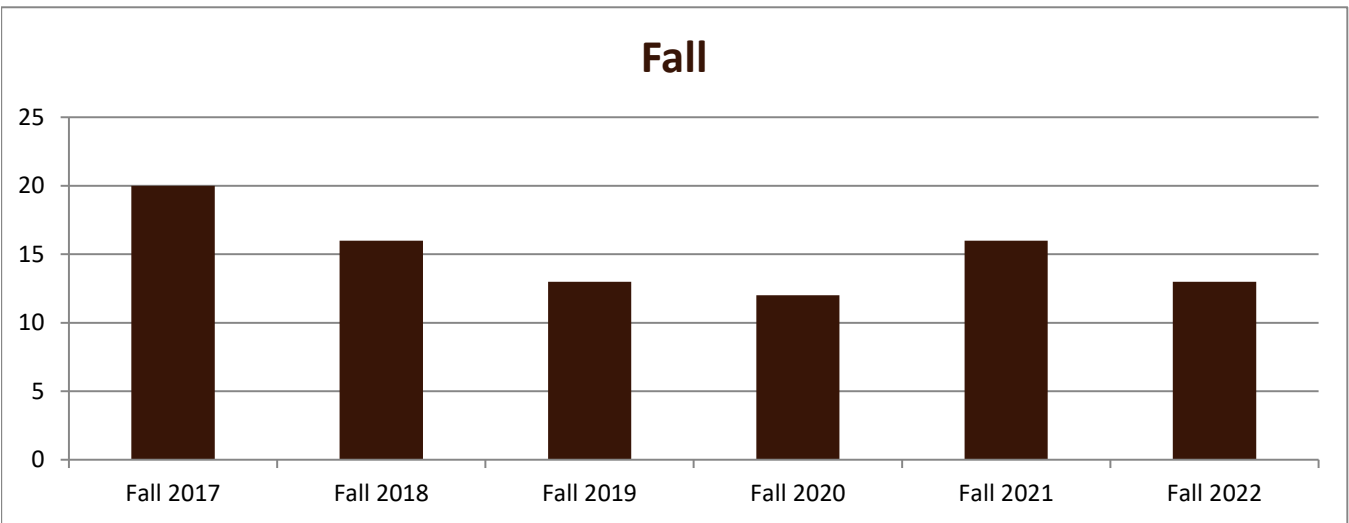

SMSU Sociology Program Data

Enrolled Minors

Academic Years 2017-18 to 2022-23

Using Fall Semester Data (Fall 2017 to Fall 2022) for Term Specific measures

Enrolled by AY & Term		2018	2019	2020	2021	2022	2023
Fall		20	16	13	12	16	13
Spring		23	19	11	17	14	12
Summer		4	5	5	3	5	2
Grand Total		47	40	29	32	35	27

SMSU Sociology Program Data

Enrolled Minors

Academic Years 2017-18 to 2022-23

Using Fall Semester Data (Fall 2017 to Fall 2022) for Term Specific measures

By Gender	Fall 2017	Fall 2018	Fall 2019	Fall 2020	Fall 2021	Fall 2022
Female	13	8	5	7	10	10
Male	7	8	8	5	6	3
Grand Total	20	16	13	12	16	13