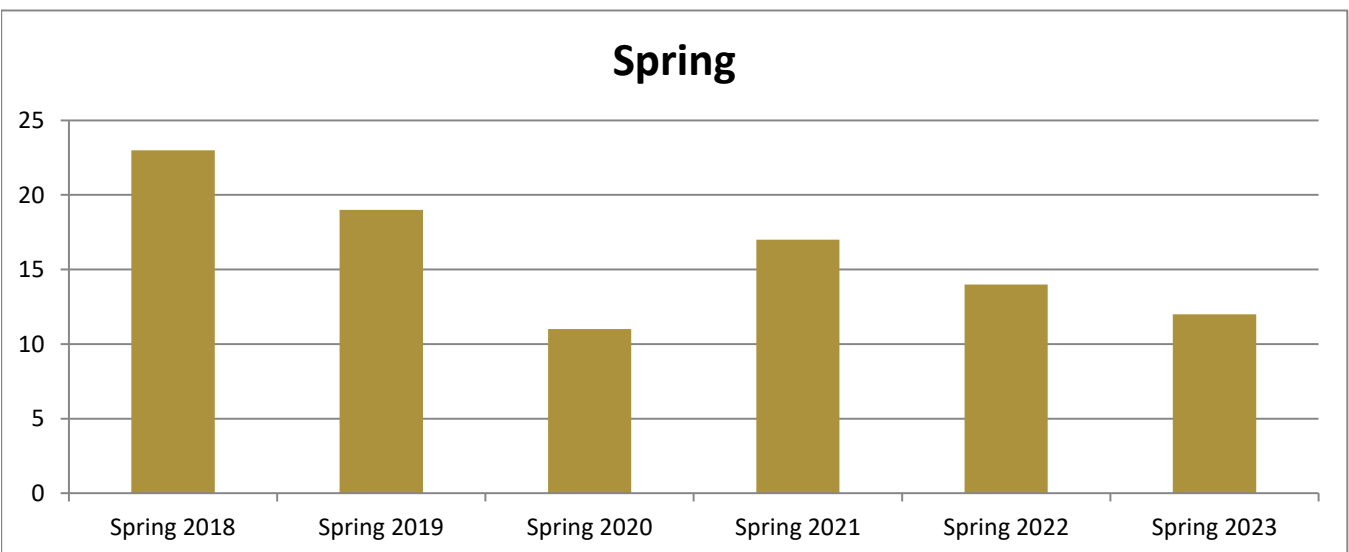

SMSU Sociology Program Data

Enrolled Minors

Academic Years 2017-18 to 2022-23

Using Fall Semester Data (Fall 2017 to Fall 2022) for Term Specific measures

Enrolled by AY & Term		2018	2019	2020	2021	2022	2023
Fall		20	16	13	12	16	13
Spring		23	19	11	17	14	12
Summer		4	5	5	3	5	2
Grand Total		47	40	29	32	35	27

SMSU Sociology Program Data

Enrolled Minors

Academic Years 2017-18 to 2022-23

Using Fall Semester Data (Fall 2017 to Fall 2022) for Term Specific measures

By Gender	Fall 2017	Fall 2018	Fall 2019	Fall 2020	Fall 2021	Fall 2022
Female	13	8	5	7	10	10
Male	7	8	8	5	6	3
Grand Total	20	16	13	12	16	13

SMSU Sociology Program Data

Enrolled Minors

Academic Years 2017-18 to 2022-23

Using Fall Semester Data (Fall 2017 to Fall 2022) for Term Specific measures

By Class Level	Fall 2017	Fall 2018	Fall 2019	Fall 2020	Fall 2021	Fall 2022
1 - Freshmen	1	2			1	
2 - Sophomore	4	4	2	2	6	1
3 - Junior	2	5	6	6	4	6
4 - Senior	12	5	5	4	5	6
5 - Previous Degree	1					
Grand Total	20	16	13	12	16	13