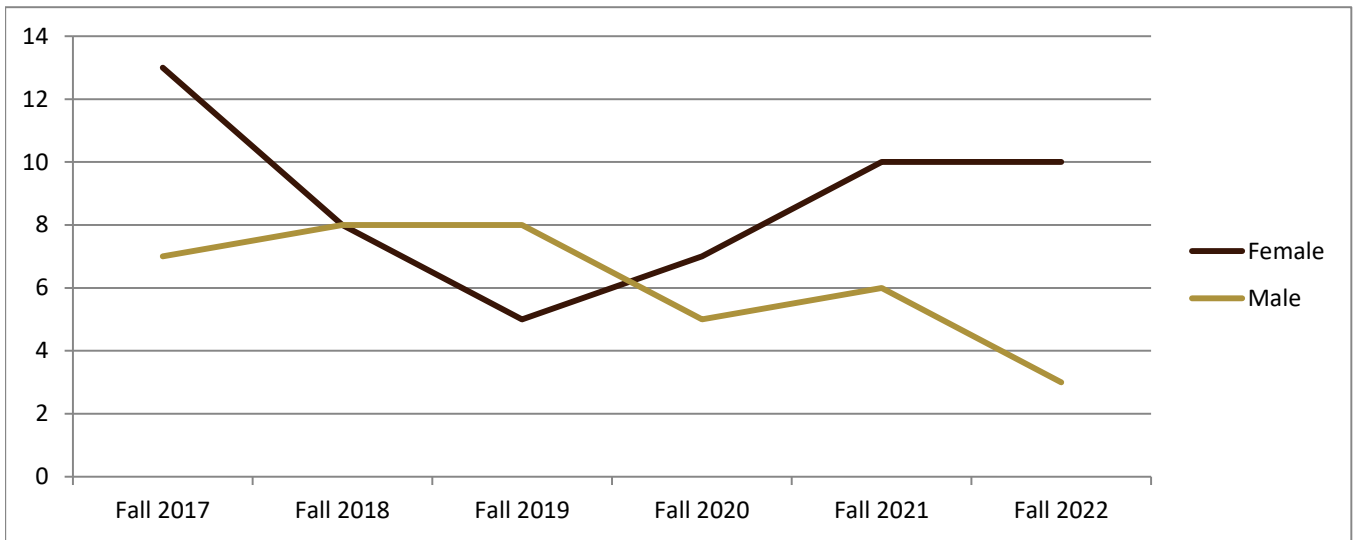

SMSU Sociology Program Data

Enrolled Minors

Academic Years 2017-18 to 2022-23

Using Fall Semester Data (Fall 2017 to Fall 2022) for Term Specific measures

Enrolled by AY & Term		2018	2019	2020	2021	2022	2023
Fall		20	16	13	12	16	13
Spring		23	19	11	17	14	12
Summer		4	5	5	3	5	2
Grand Total		47	40	29	32	35	27

SMSU Sociology Program Data

Enrolled Minors

Academic Years 2017-18 to 2022-23

Using Fall Semester Data (Fall 2017 to Fall 2022) for Term Specific measures

By Gender	Fall 2017	Fall 2018	Fall 2019	Fall 2020	Fall 2021	Fall 2022
Female	13	8	5	7	10	10
Male	7	8	8	5	6	3
Grand Total	20	16	13	12	16	13

SMSU Sociology Program Data

Enrolled Minors

Academic Years 2017-18 to 2022-23

Using Fall Semester Data (Fall 2017 to Fall 2022) for Term Specific measures

By Class Level	Fall 2017	Fall 2018	Fall 2019	Fall 2020	Fall 2021	Fall 2022
1 - Freshmen	1	2			1	
2 - Sophomore	4	4	2	2	6	1
3 - Junior	2	5	6	6	4	6
4 - Senior	12	5	5	4	5	6
5 - Previous Degree	1					
Grand Total	20	16	13	12	16	13